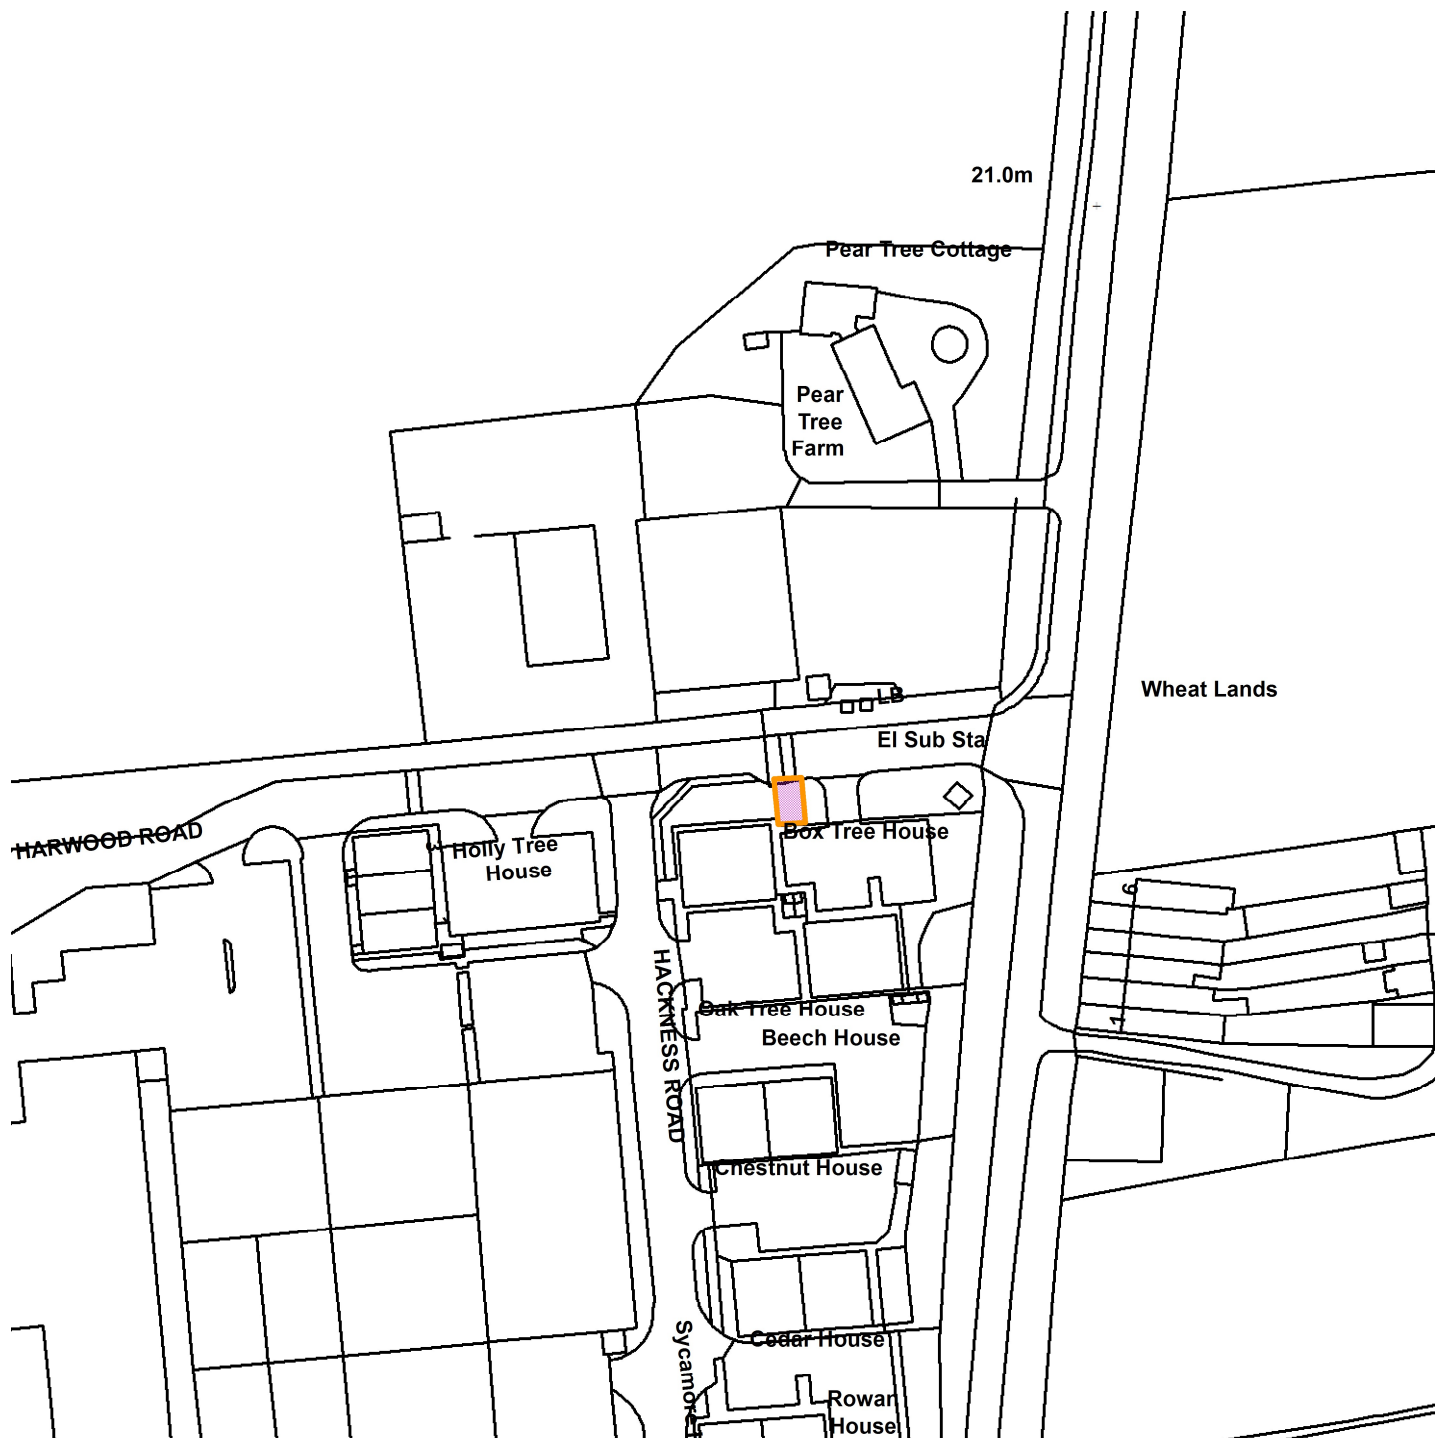

22/00794/FUL

Northminster Business Park, Harwood Road, Upper Poppleton

Scale : 1:1312

Reproduced from the Ordnance Survey map with the permission of the Controller of Her Majesty's Stationery Office © Crown Copyright 2000.

Unauthorised reproduction infringes Crown Copyright and may lead to prosecution or civil proceedings.

Produced using ESRI (UK)'s MapExplorer 2.0 - <http://www.esriuk.com>

<b>Organisation</b>	City of York Council
<b>Department</b>	Directorate of Place
<b>Comments</b>	Site Location Plan
<b>Date</b>	21 July 2022
<b>SLA Number</b>	